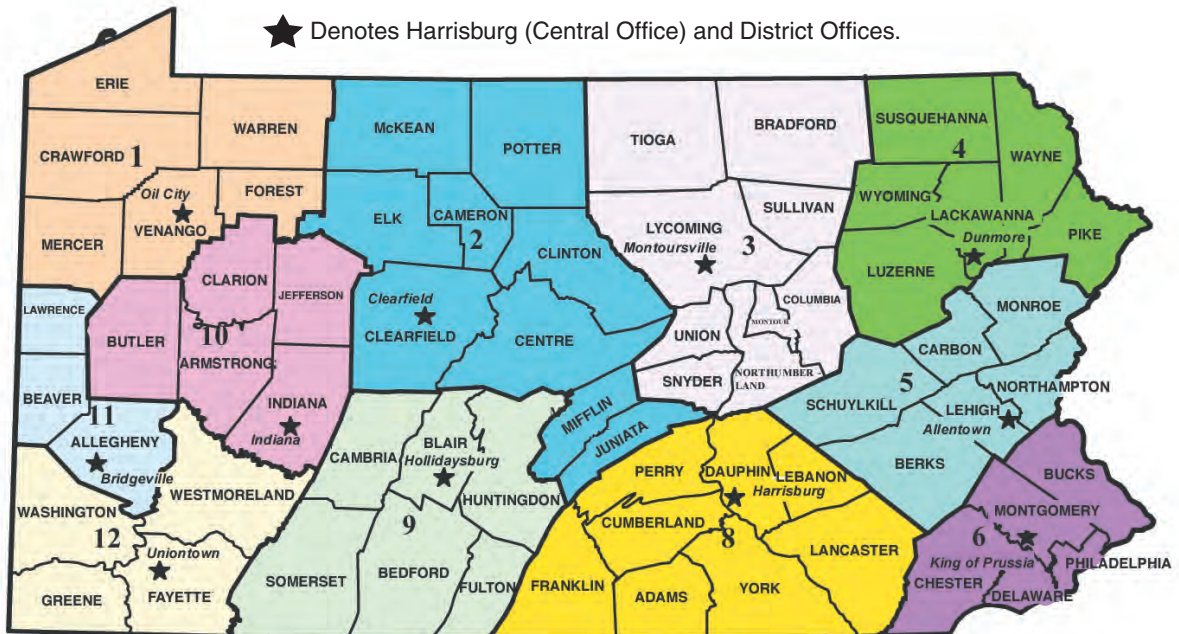

Pennsylvania Department of Transportation Engineering Districts

Central Office

Bureau of Human Resources
Commonwealth Keystone Building
400 North Street, 5th Floor West Wing
Mailing Address:
400 North Street
Harrisburg, PA 17120
(717) 787-5711, or
(717) 787-6887 (voice mail)

District 1-0

255 Elm Street
Oil City, PA 16301
(814) 678-7085

District 2-0

1924 Daisy Street
Clearfield, PA 16830
(814) 765-0400

District 3-0

715 Jordan Avenue
Montoursville, PA 17754
(570) 368-8686

District 4-0

55 Keystone Industrial Park
Dunmore, PA 18512
(570) 963-4061

District 5-0

1002 Hamilton Street
Allentown, PA 18101
(610) 871-4403

District 6-0

7000 Geerdes Blvd
King of Prussia, PA 19406
(610) 205-6700

District 8-0

2140 Herr Street
Harrisburg, PA 17103
(717) 787-6653

District 9-0

1620 North Juniata Street
Hollidaysburg, PA 16648
(814) 696-7250

District 10-0

2550 Oakland Avenue
Indiana, PA 15701
(724) 357-2800

District 11-0

45 Thoms Run Road
Bridgeville, PA 15017
(412) 429-5000

District 12-0

825 N. Gallatin Avenue Ext.
Uniontown, PA 15401
(724) 425-3024